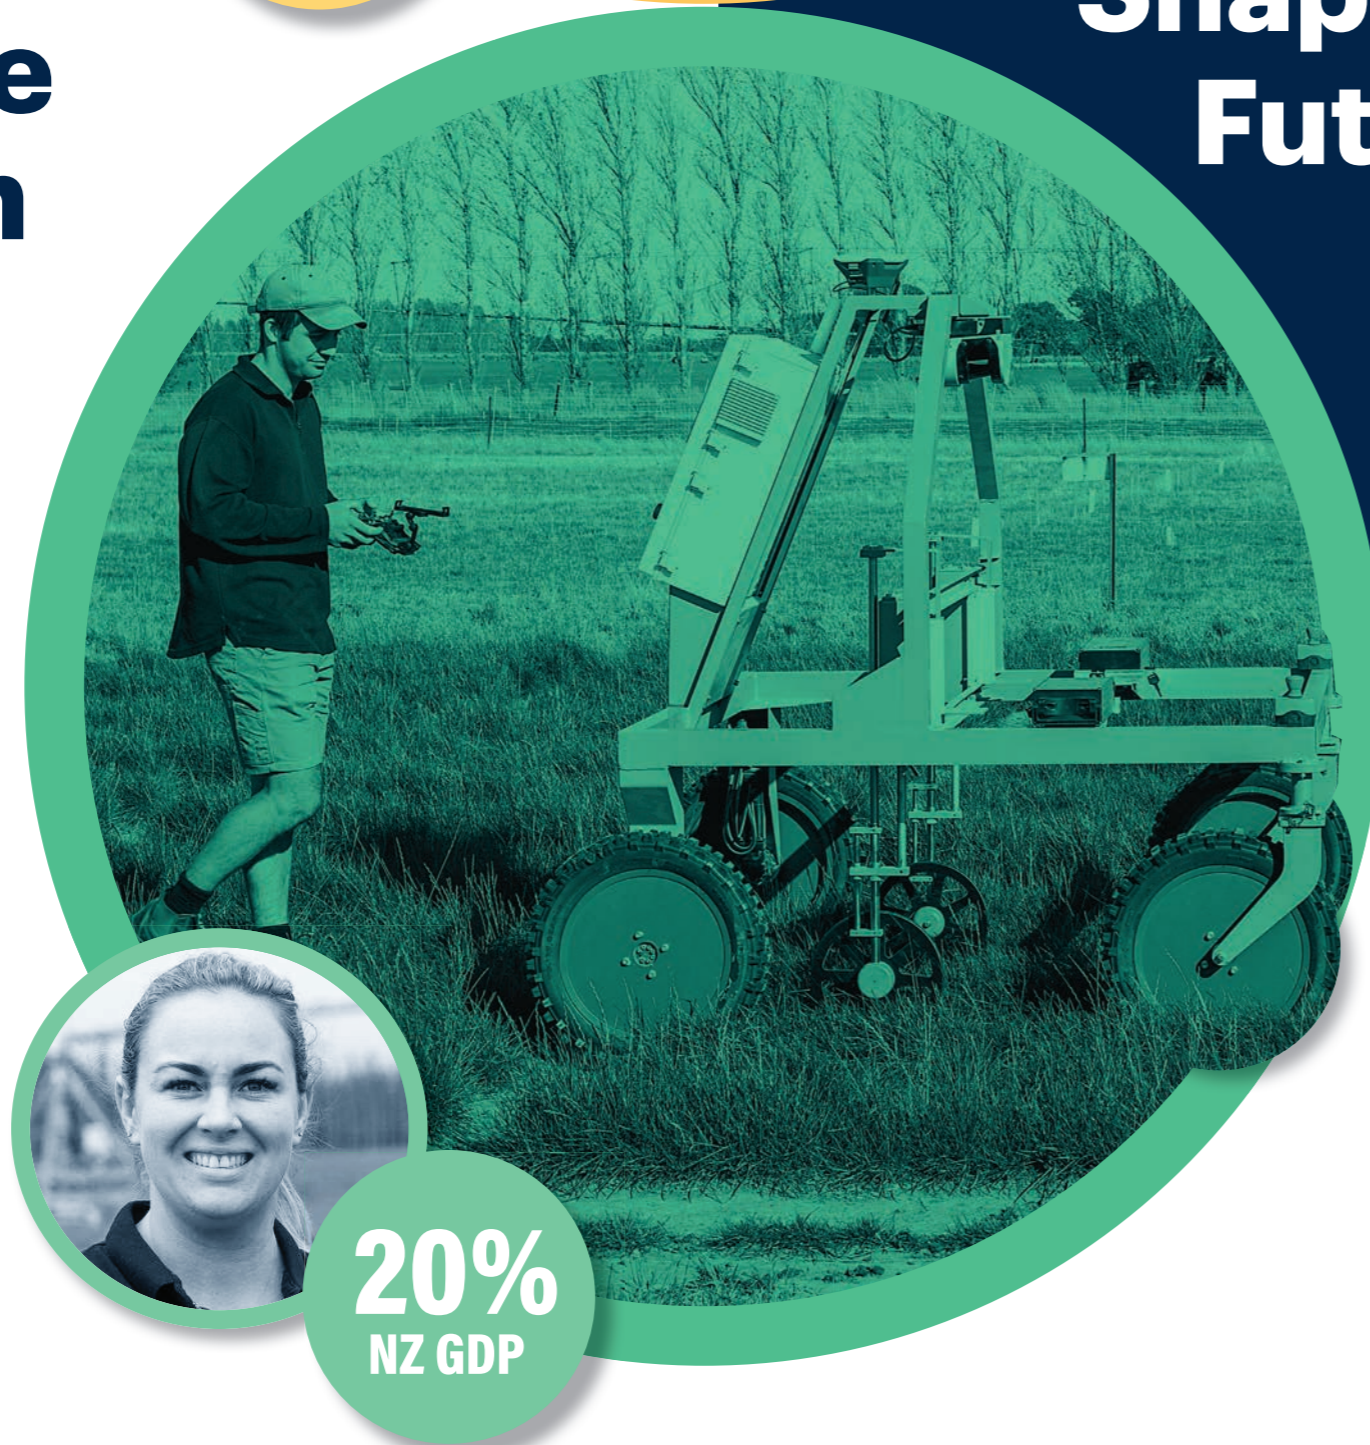

BECOME A FutureShaper

Whai wāhi mai ki ngā rāngai whakatipu o Waitaha e ārahi ana i te ao whānui
Engage with Canterbury's world-leading growth industries

High Tech Services

Ngā Ratonga Hangarau Tino Atamai

By 2030, it's estimated 80% of jobs will be in tech. Christchurch has many technological innovation opportunities and a network that offers exceptional support for start-up businesses and talent.

"Use skills you already have, but upgraded for the 3D world"

- **Séku Skandan**
Chief Digital & Product Officer
Jix Reality

Aerospace & Future Transport

Te Rere ā-Kōhauhau, ā-Tuarangi

Christchurch is on its way to becoming NZ's Aerospace hub, gaining global recognition and creating a diverse range of jobs requiring different knowledge streams and skill sets.

"I love learning new skills and using them on products that benefit others."

- **Tom Galbraith**
Electronics Team Lead
Dawn Aerospace

Help Shape Our Future

Food, Fibre & Agritech

Te Kai, te Kaka me te Hangarau ā-Ahuwhenua

Canterbury is Aotearoa's largest and consistently high-performing agricultural region, employing nearly 20,000 people and offering a diverse range of products, education and job opportunities.

"Many different jobs sit around the core of the agriculture sector"

- **Ash-Leigh Campbell**
Customer Success Manager
Halter

Health Tech & Resilient Communities

Te Hangarau Hauora me ngā Hapori Manawaroa ā-Kōhauhau

Christchurch produces HealthTech superstars through challenges, programmes and a supportive ecosystem including Te Papa Hauora, a hub for health education, research and innovation.

"We make a difference to customers lives all around the world"

- **Dr. Dianne Jones**
Founder and CTO
Myovolt

For more information, hei pārongo atu anō:
christchurchnz.com/futureshaper